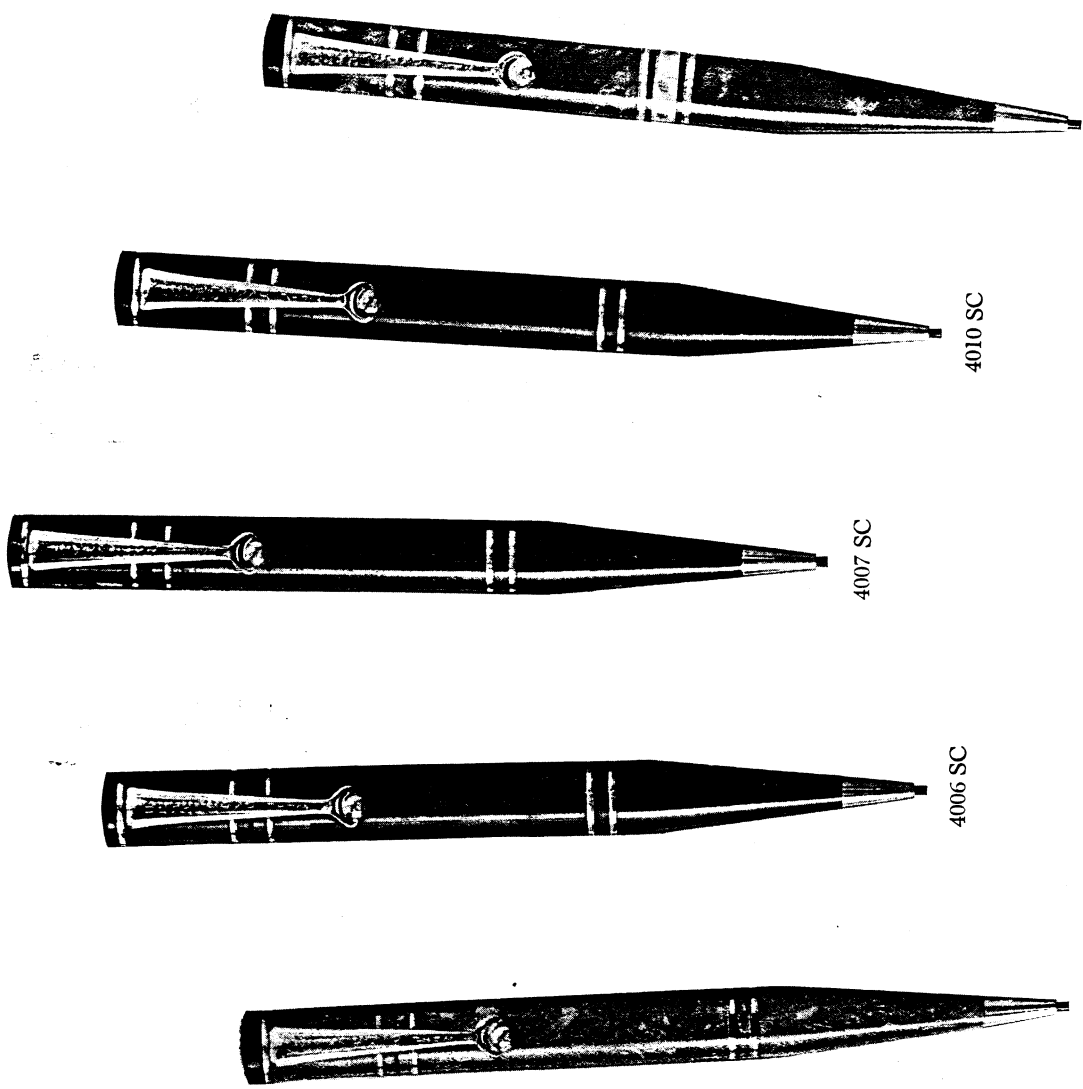

4005 SC

4010 SC

4007 SC

4006 SC

4015 SC